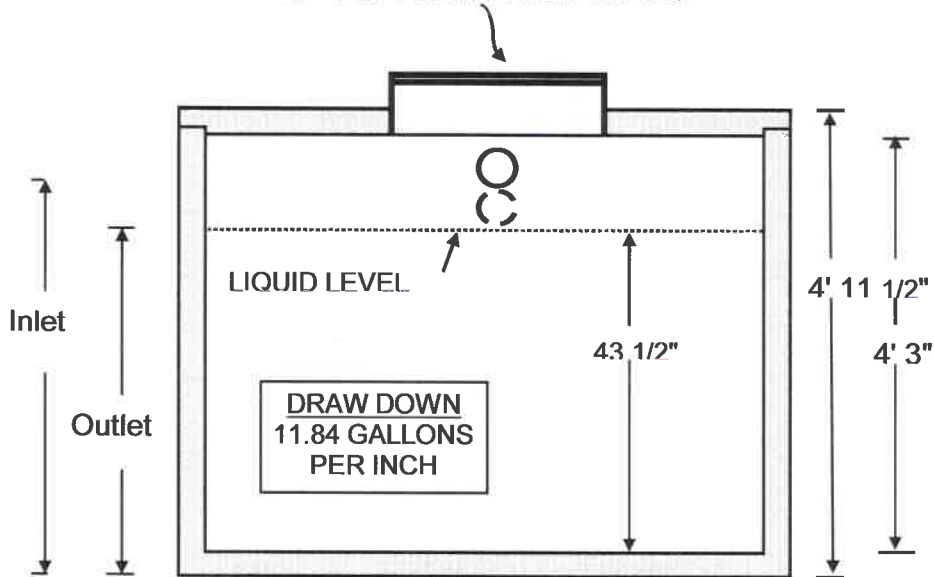

24" X 6" POLY RISER W / LID

500 GALLON PUMP CHAMBER

Tank Dimensions

4' 5" LONG
5' 8" WIDE
4' 11 1/2" TALL

Hole Dimensions

6' 6" LONG
8" WIDE
6' DEEP

1175 East Third Street
Colville, WA 99114
(509) 684-2534