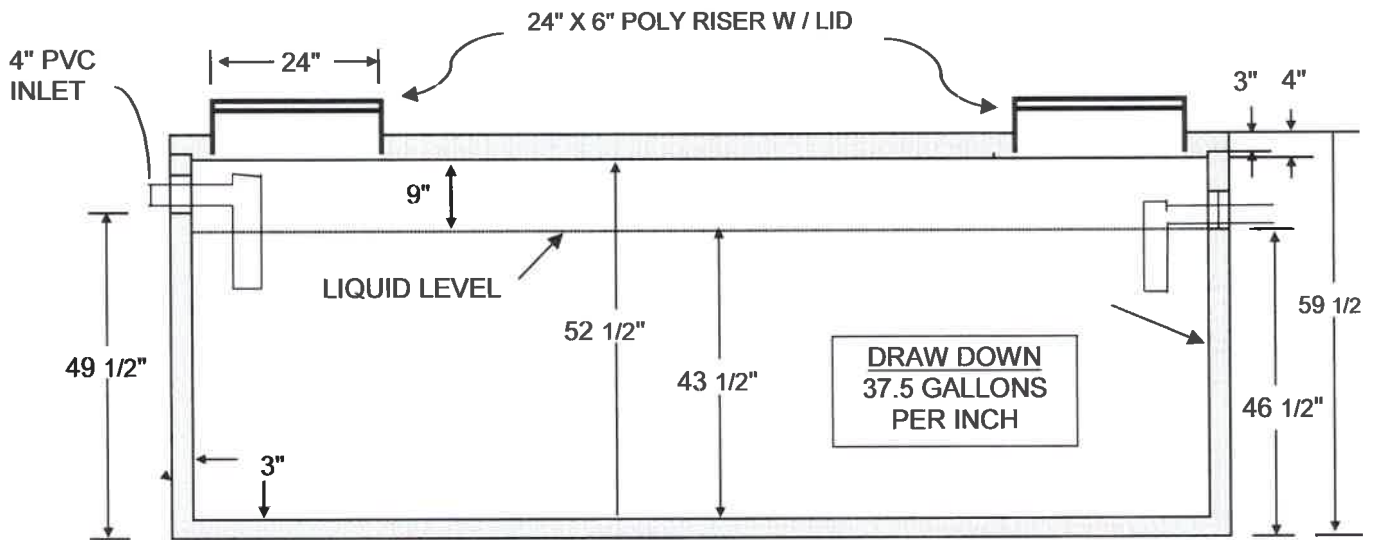

TOP VIEW

1500 GALLON SINGLE  
COMPARTMENT

**TANK SIZE**  
12' 6" LONG  
5' 8" WIDE  
4' 11" HIGH

**HOLE SIZE**  
14' 6" LONG  
8' WIDE  
6' DEEP

P.O. Box 343  
1175 East Third Street  
Colville, WA 99114  
(509) 684-2534