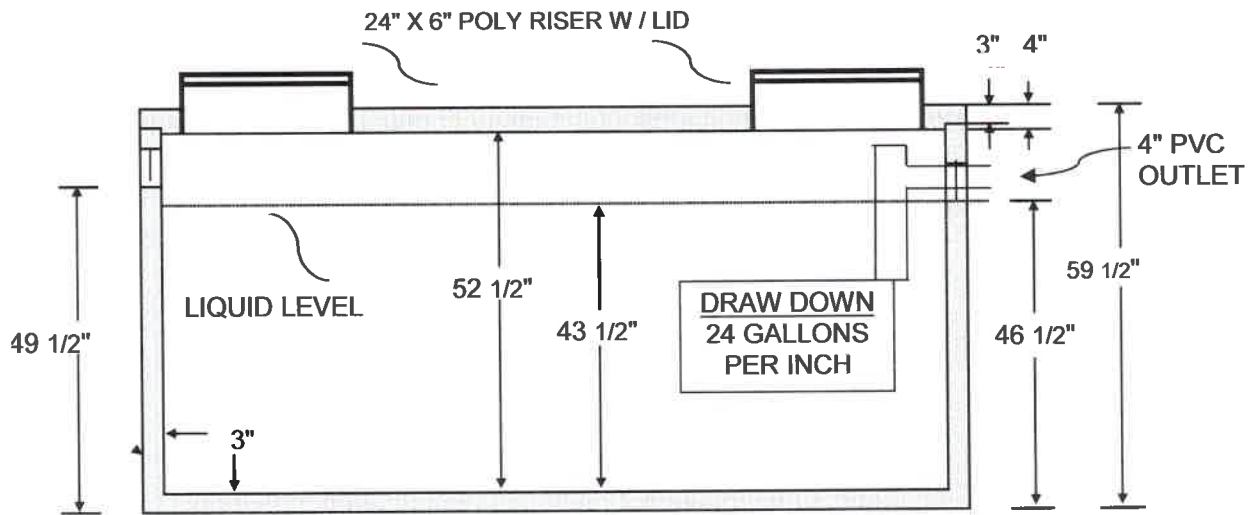

TOP VIEW

1000 GALLON SINGLE  
COMPARTMENT

**TANK SIZE**  
8' 5" LONG  
5' 8" WIDE  
4' 11 1/2" HIGH

**HOLE SIZE**  
10' 6" LONG  
8" WIDE  
6" DEEP

1175 East Third Street  
Colville, WA 99114  
(509) 684-2534